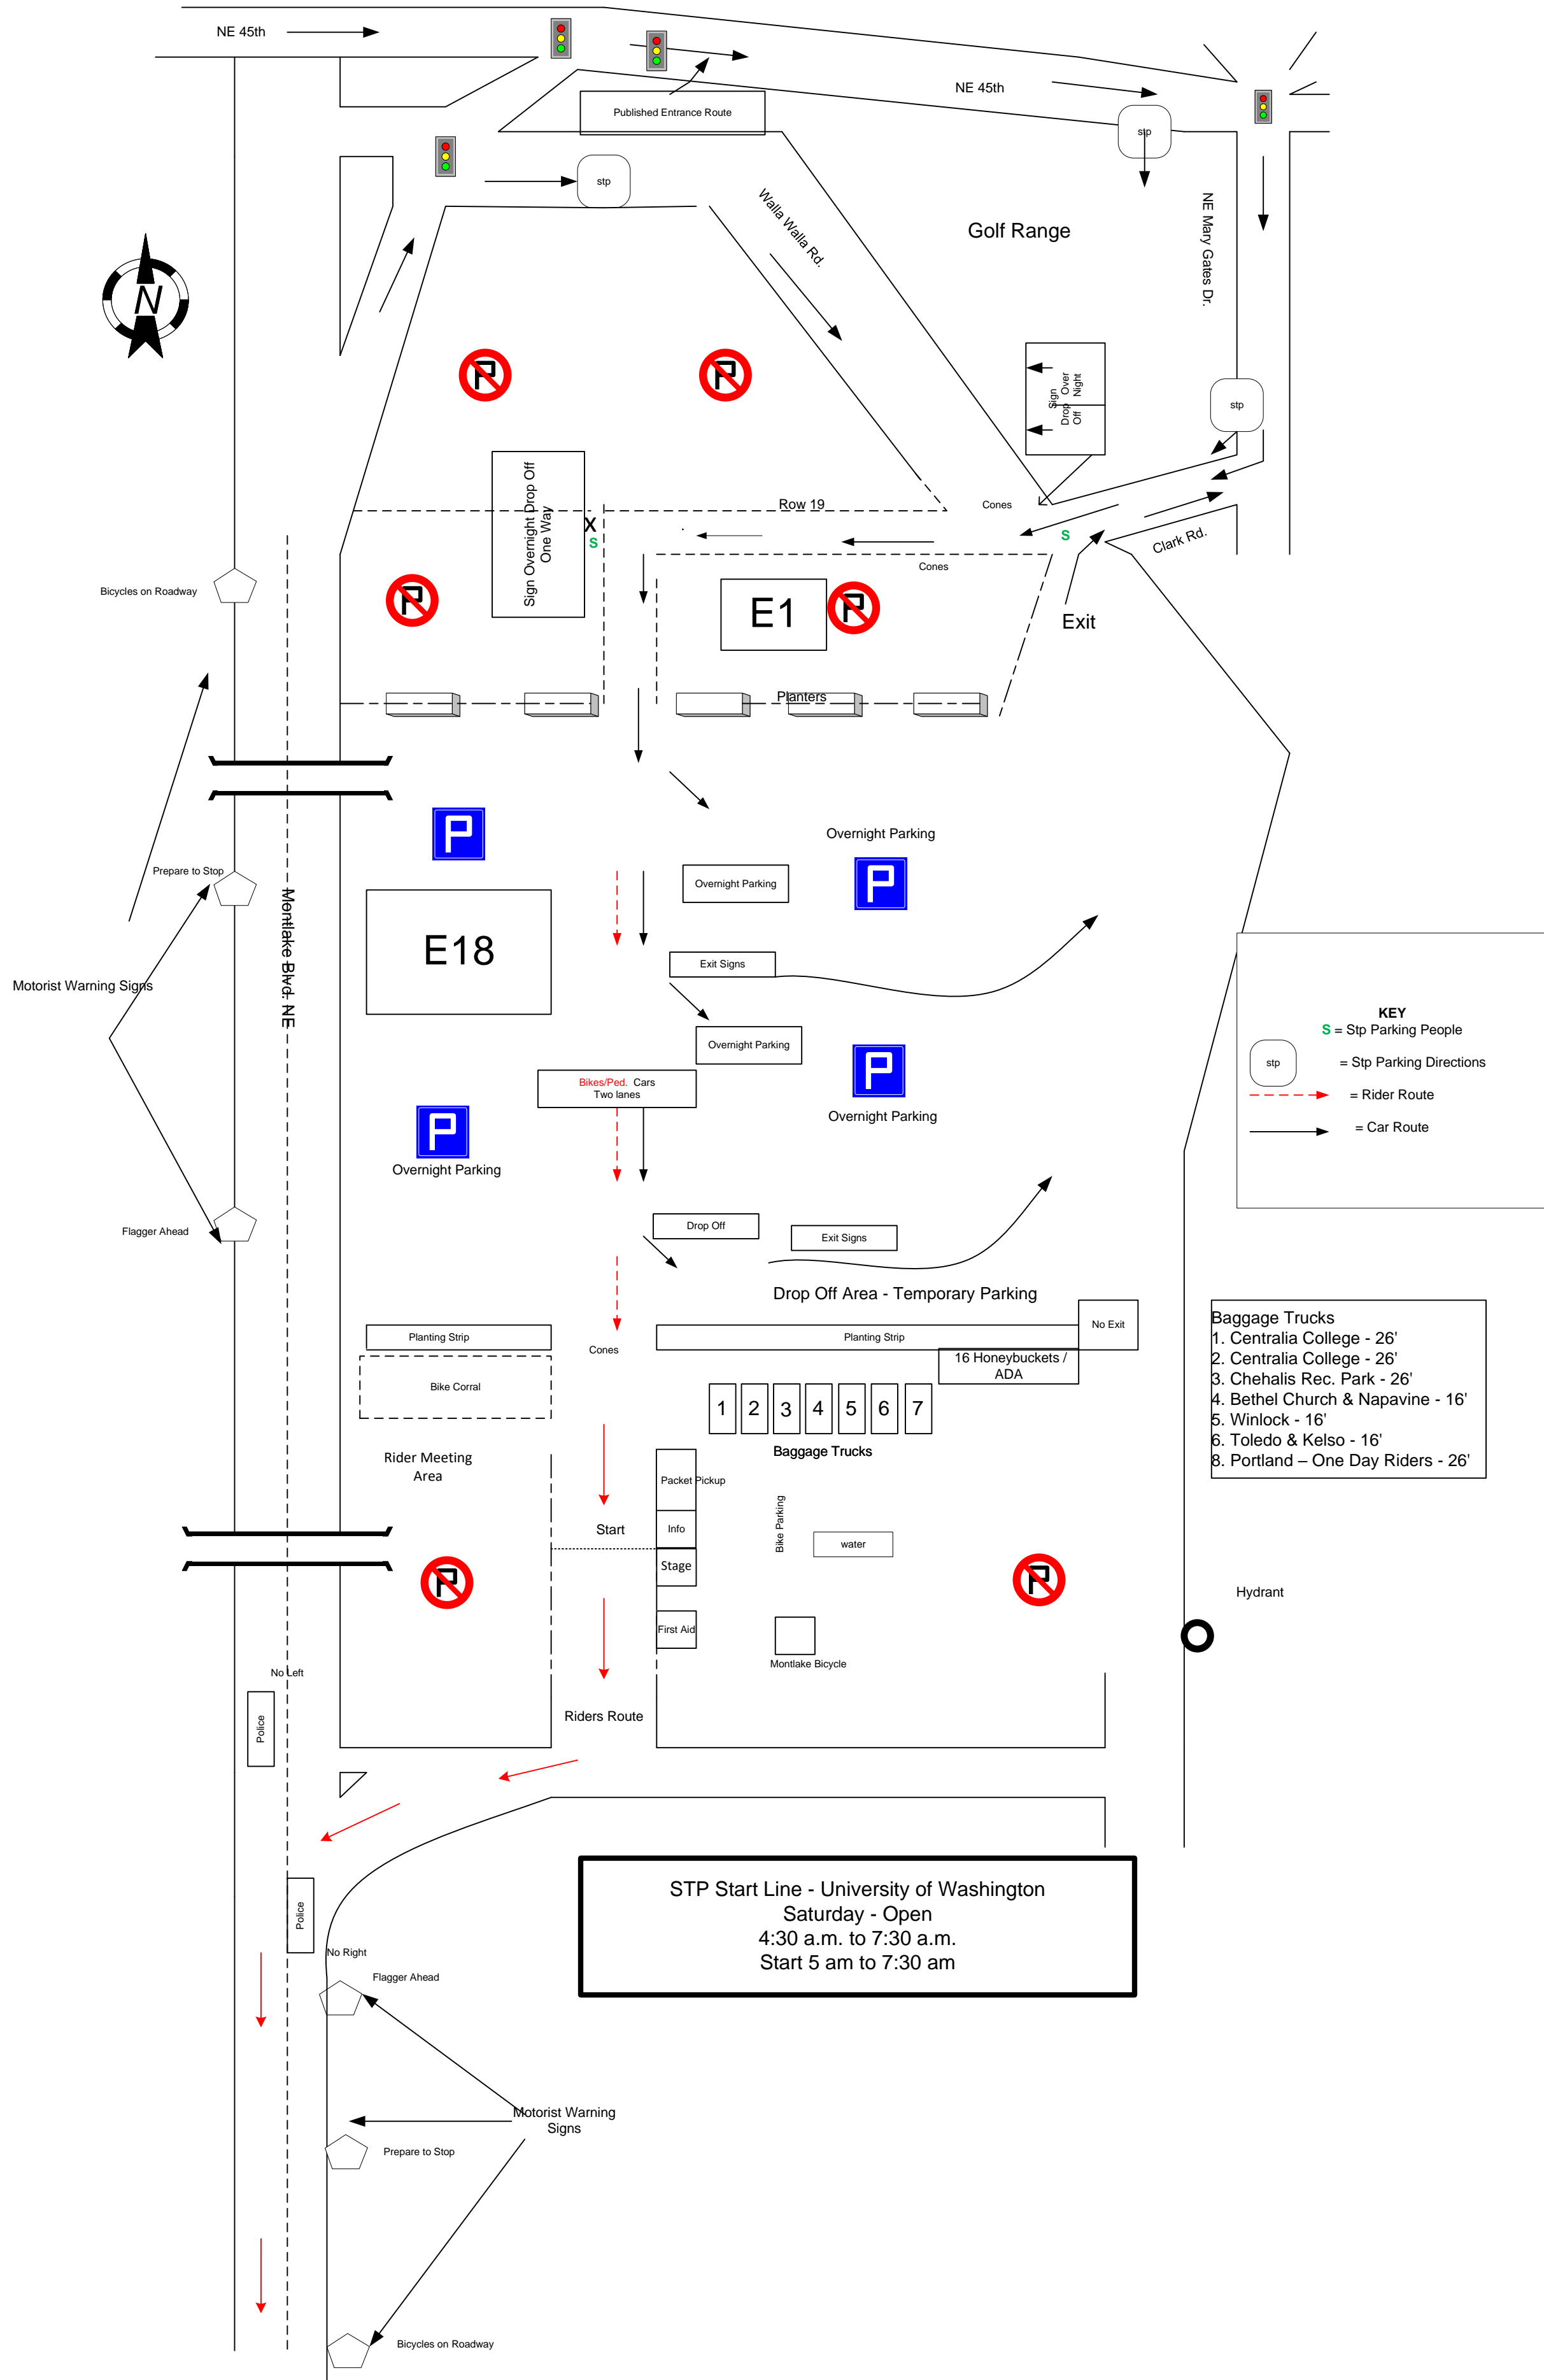

University Village

KEY

- S = Stp Parking People
- stp = Stp Parking Directions
- Red dashed arrow = Rider Route
- Black arrow = Car Route

- Baggage Trucks**
1. Centralia College - 26'
 2. Centralia College - 26'
 3. Chehalis Rec. Park - 26'
 4. Bethel Church & Napavine - 16'
 5. Winlock - 16'
 6. Toledo & Kelso - 16'
 8. Portland - One Day Riders - 26'

STP Start Line - University of Washington
 Saturday - Open
 4:30 a.m. to 7:30 a.m.
 Start 5 am to 7:30 am