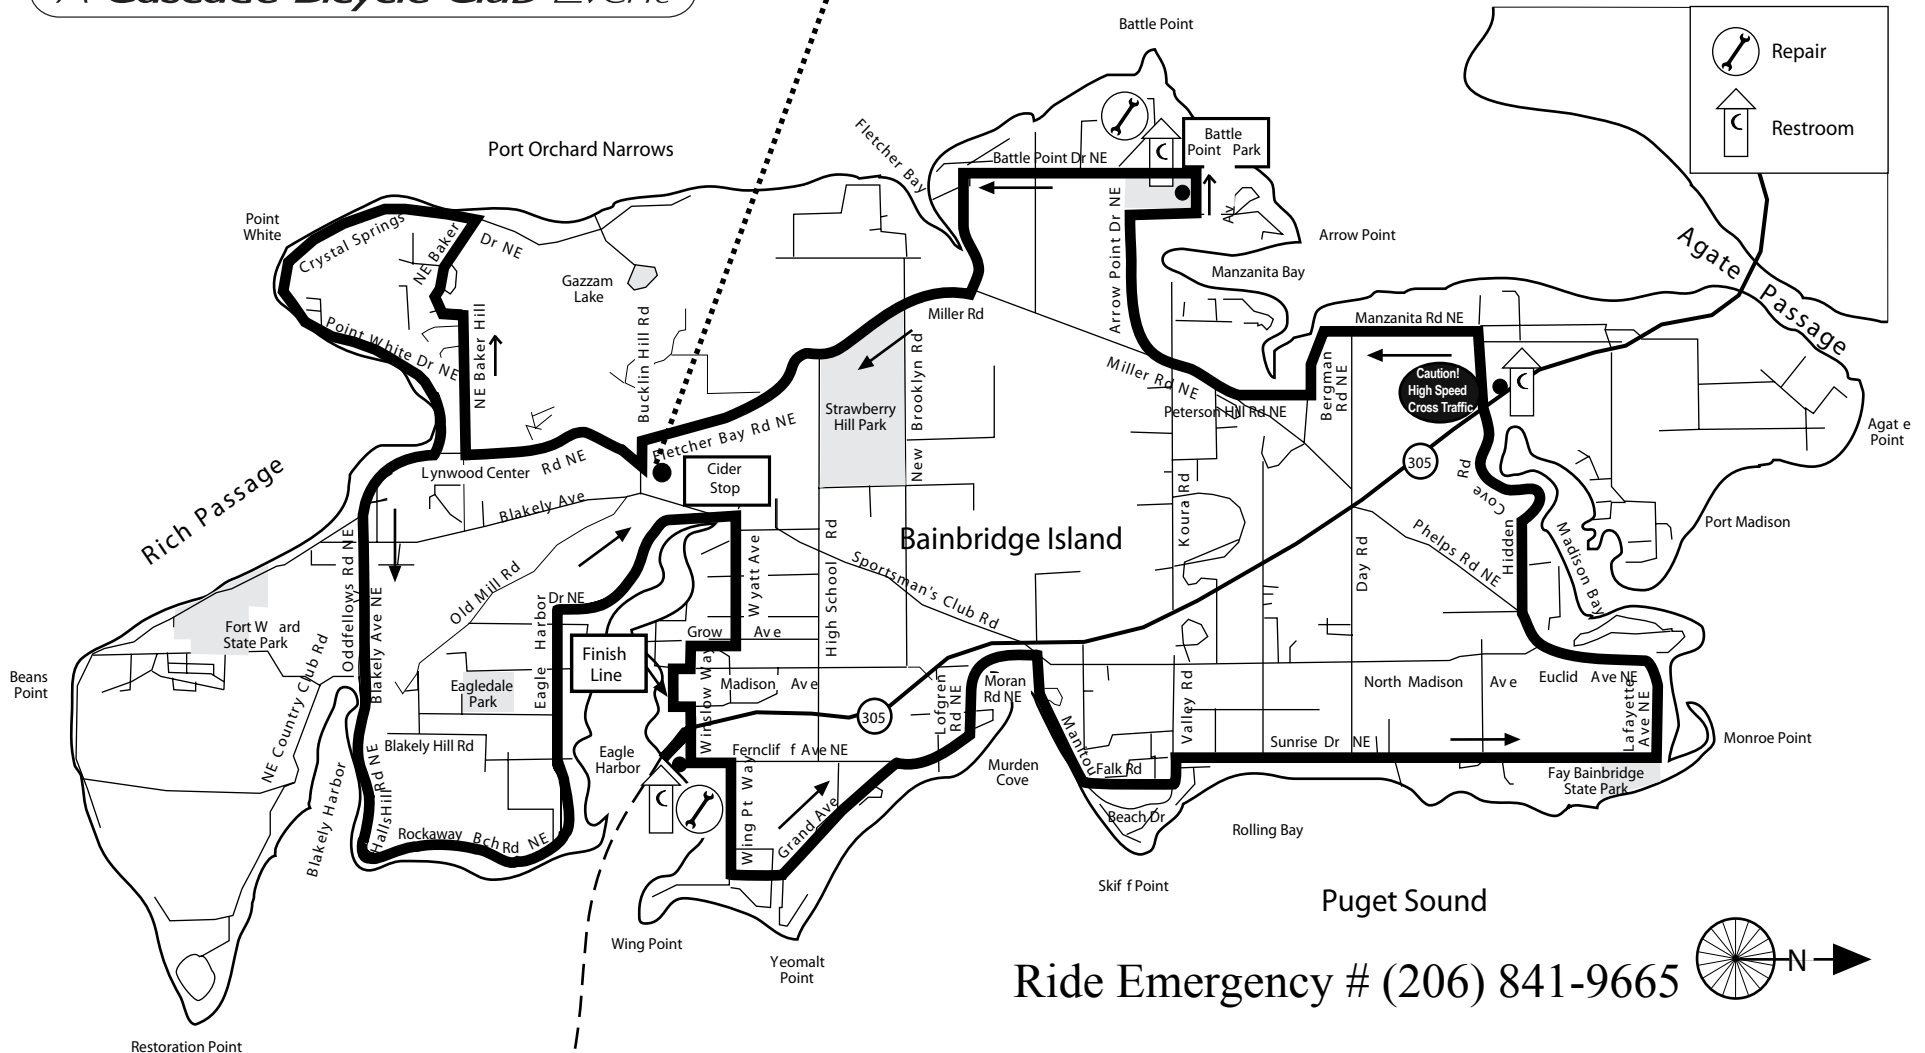

Chilly Hilly

Feb. 22, 2009

A Cascade Bicycle Club Event

Ferries departing for BAINBRIDGE

* 6:10
7:55
8:45
9:35
10:40

Ferries returning to SEA TLE

8:45 2:05
9:40 2:55
10:25 3:50
11:30 4:35
12:20 5:30
1:10

*6:10 ferry fee is not include with your Chilly Hilly registration.

Ride Emergency # (206) 841-9665