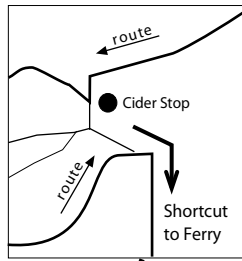

Chilly Hilly

Feb. 22, 2009

A Cascade Bicycle Club Event

Ferries departing for BAINBRIDGE

* 6:10
7:55
8:45
9:35
10:40

Ferries returning to SEA TLE

8:45 2:05
9:40 2:55
10:25 3:50
11:30 4:35
12:20 5:30
1:10

*6:10 ferry fee is not include with your Chilly Hilly registration.