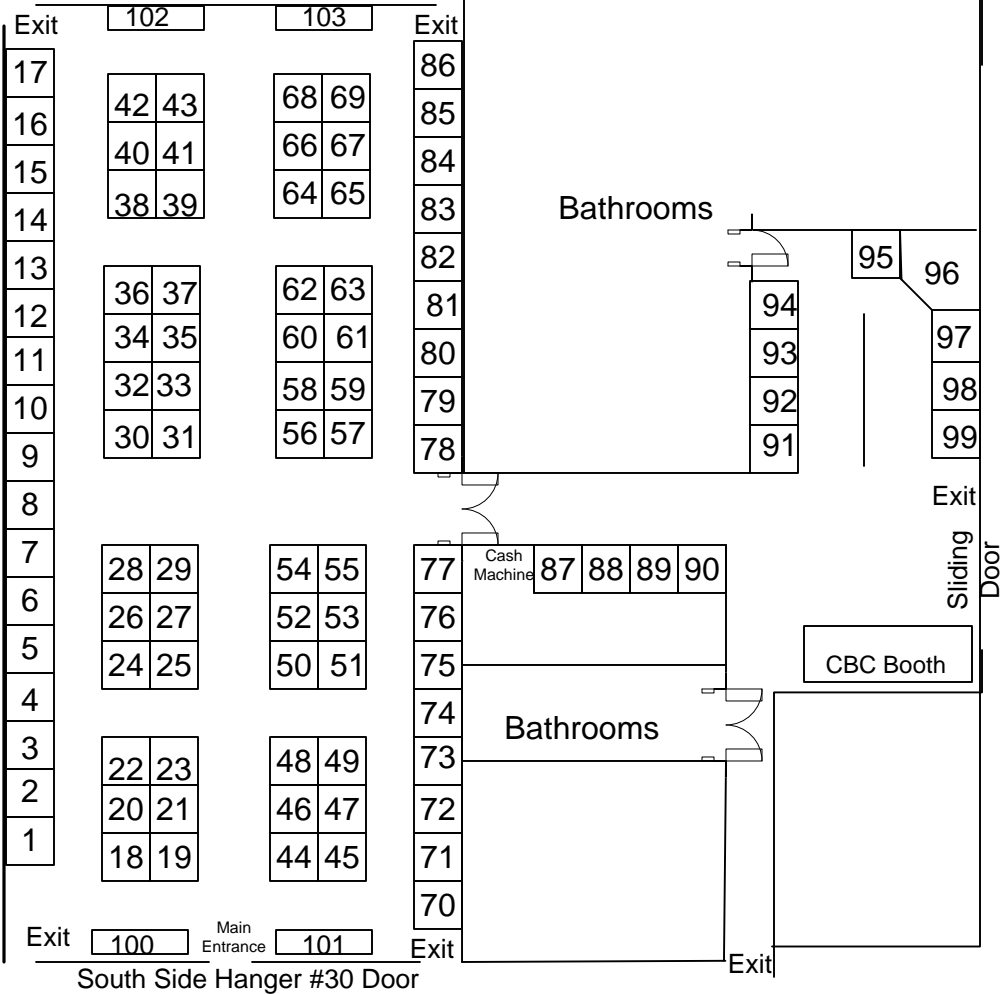

Seattle Bike Swap

Hanger #30 Magnuson Park
7400 Sand Point Way NE, Seattle, WA 98115

Sat. Feb. 21, 2009

Loading Zone - No Parking

North Side Hanger #30 Door

South Side Hanger #30 Door

Loading Zone - No Parking

63rd Ave.

63rd Ave.

NE 74th St.

Parking

To Sand Point Way